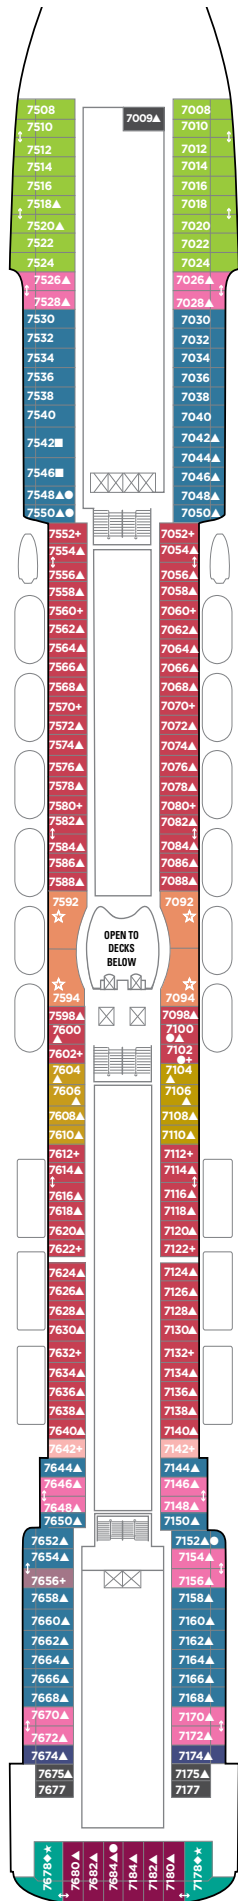

PRIDE OF AMERICA DECK PLANS

FEATURES

- 16 Dining Options/
12 Bars & Lounges
- 2 Main Pools*/ 1 Kids' Pool
- 4 Hot Tubs
- Studio Staterooms
- Youth Centers

◇ Heated pool available

SYMBOL LEGEND

- Stateroom with facilities for the disabled (For information, contact Reservations)
- Stateroom equipped for the hearing-impaired
- △ Stateroom with king-size bed
- ◆ Stateroom with queen-size bed
- ↕ Connecting staterooms
- ▲ Third-person occupancy available
- + Third- and/or fourth-person occupancy available
- ★ Third-, fourth- and/or fifth-person occupancy available
- ☆ Up-to-sixth-person occupancy available
- ⊠ Elevator
- ⊞ Elevator
- RR Restroom

SA SI B1 B2 B6 BA BD
IT IA IC

DECK 9

SC SI B1 B2 B3 B6 BB
BE IT IC

DECK 8

SI SJ B1 B2 B3 B7 BF
BX OA OK OX ID

DECK 7

DECK 6

DECK 5

O1 OA OC IA ID IX

DECK 4