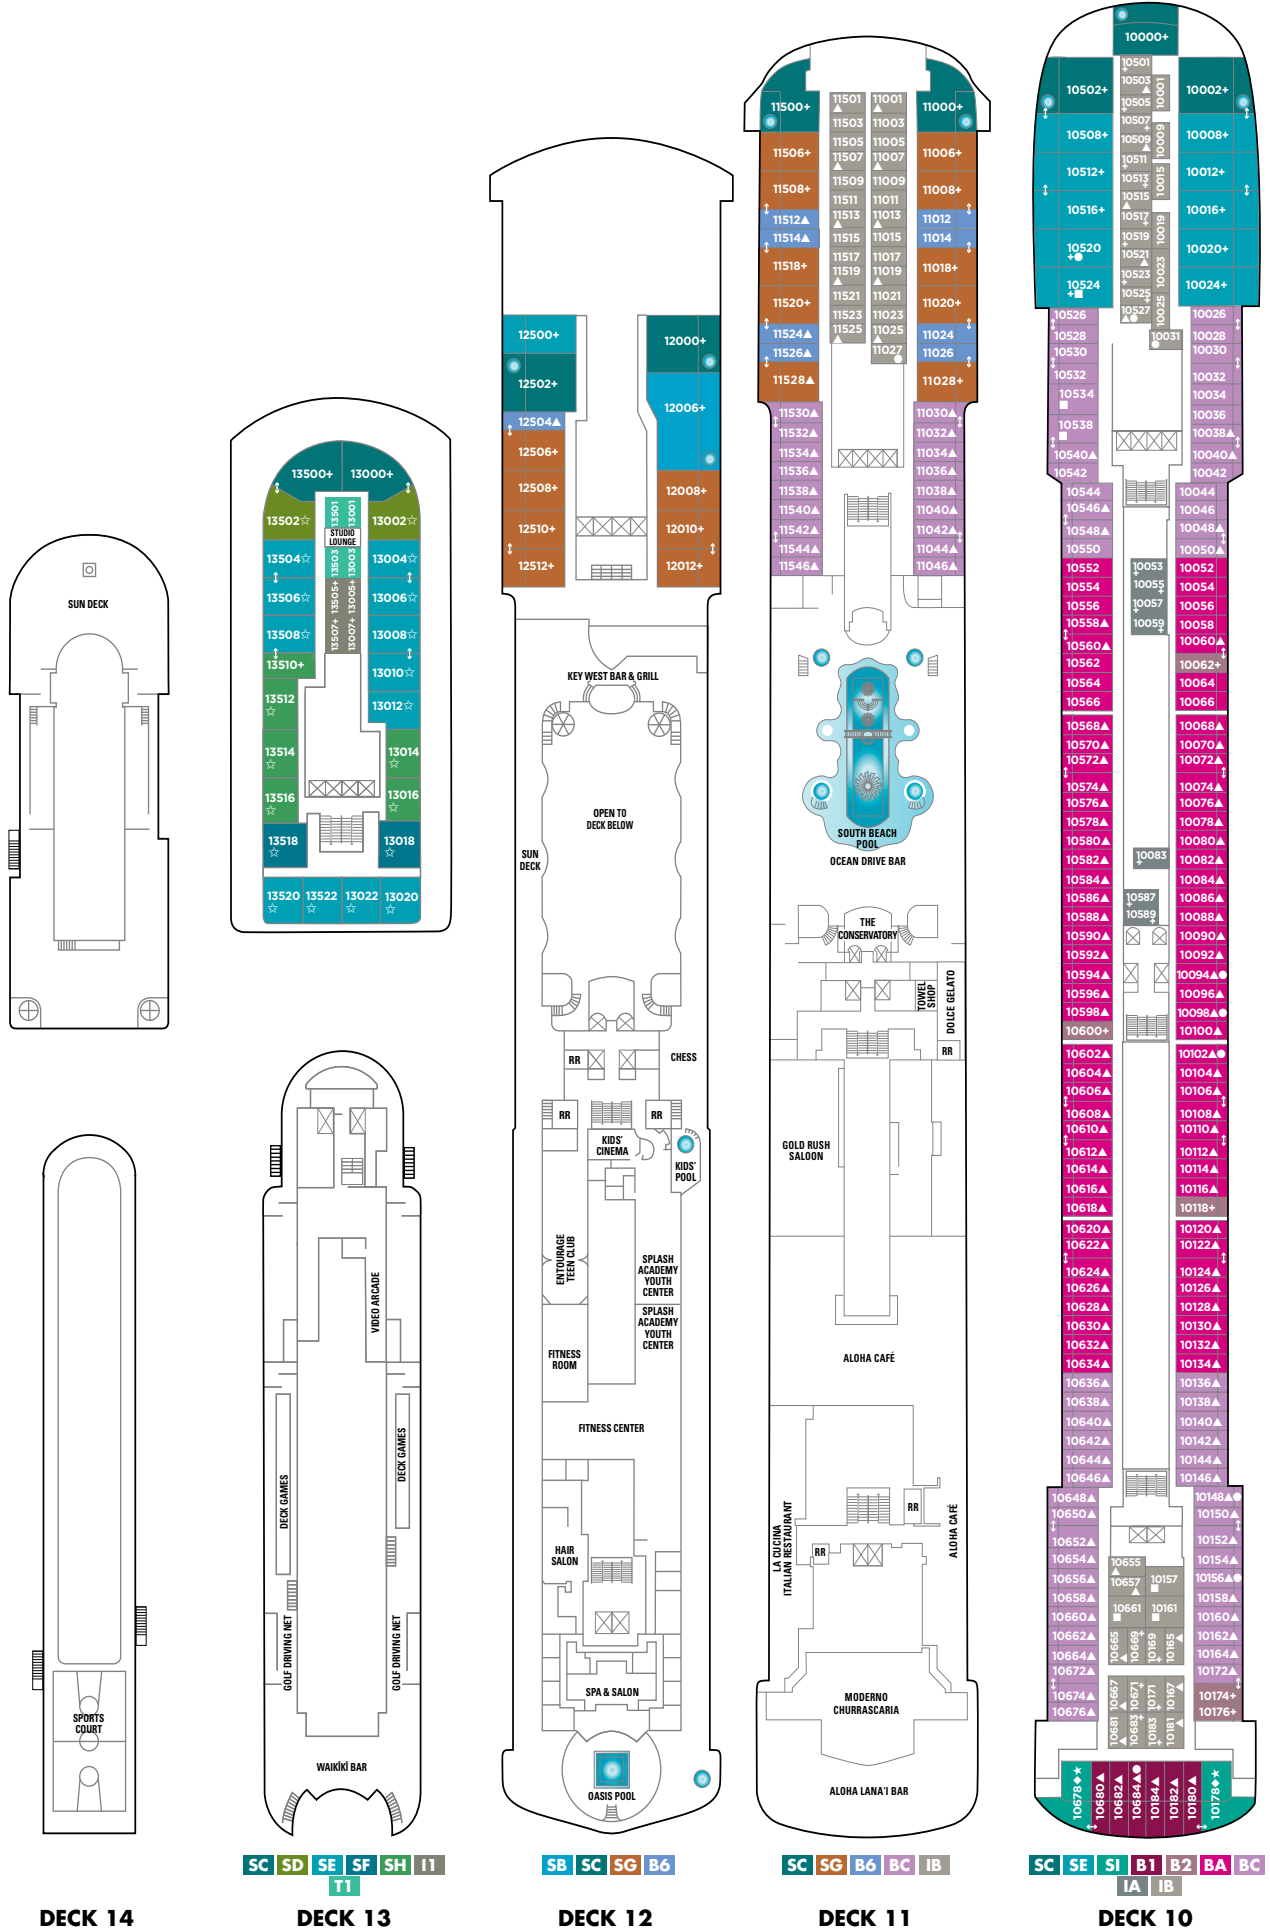

PRIDE OF AMERICA DECK PLANS

FEATURES

- 16 Dining Options/
12 Bars & Lounges
- 2 Main Pools*/ 1 Kids' Pool
- 4 Hot Tubs
- Studio Staterooms
- Youth Centers

◇ Heated pool available

SYMBOL LEGEND

- Stateroom with facilities for the disabled (For information, contact Reservations)
- Stateroom equipped for the hearing-impaired
- △ Stateroom with king-size bed
- ◆ Stateroom with queen-size bed
- ↕ Connecting staterooms
- ▲ Third-person occupancy available
- + Third- and/or fourth-person occupancy available
- ★ Third-, fourth- and/or fifth-person occupancy available
- ☆ Up-to-sixth-person occupancy available
- ⊠ Elevator
- ⊞ Elevator
- RR Restroom

SA SI B1 B2 B6 BA BD
IT IA IC

DECK 9

SC SI B1 B2 B3 B6 BB
BE IT IC

DECK 8

SI SJ B1 B2 B3 B7 BF
BX OA OK OX ID

DECK 7

DECK 6

DECK 5

O1 OA OC IA ID IX

DECK 4