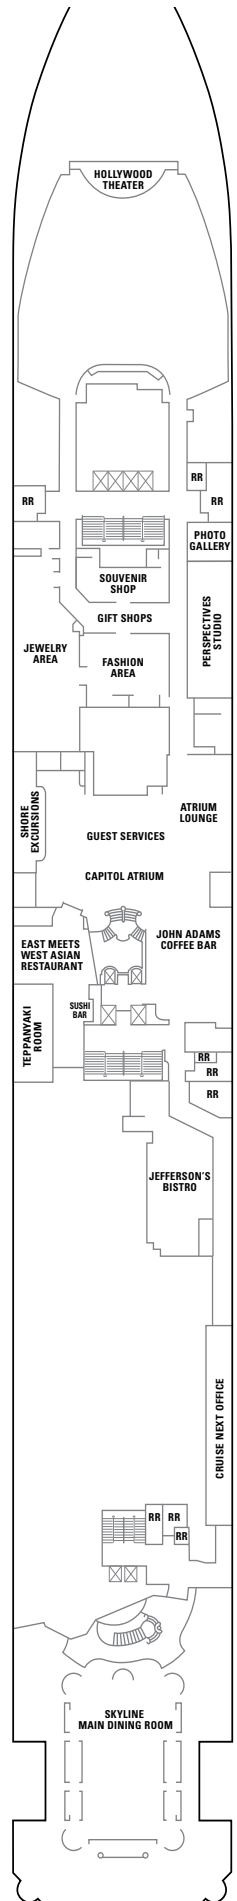

PRIDE OF AMERICA DECK PLANS

FEATURES

- 16 Dining Options/
12 Bars & Lounges
- 2 Main Pools*/ 1 Kids' Pool
- 4 Hot Tubs
- Studio Staterooms
- Youth Centers

◇ Heated pool available

SYMBOL LEGEND

- Stateroom with facilities for the disabled (For information, contact Reservations)
- Stateroom equipped for the hearing-impaired
- △ Stateroom with king-size bed
- ◆ Stateroom with queen-size bed
- ↕ Connecting staterooms
- ▲ Third-person occupancy available
- + Third- and/or fourth-person occupancy available
- ★ Third-, fourth- and/or fifth-person occupancy available
- ☆ Up-to-sixth-person occupancy available
- ⊠ Elevator
- ⊞ Elevator
- RR Restroom

SA SI B1 B2 B6 BA BD
IT IA IC

DECK 9

SC SI B1 B2 B3 B6 BB
BE IT IC

DECK 8

SI SJ B1 B2 B3 B7 BF
BX OA OK OX ID

DECK 7

DECK 6

DECK 5

O1 OA OC IA ID IX

DECK 4