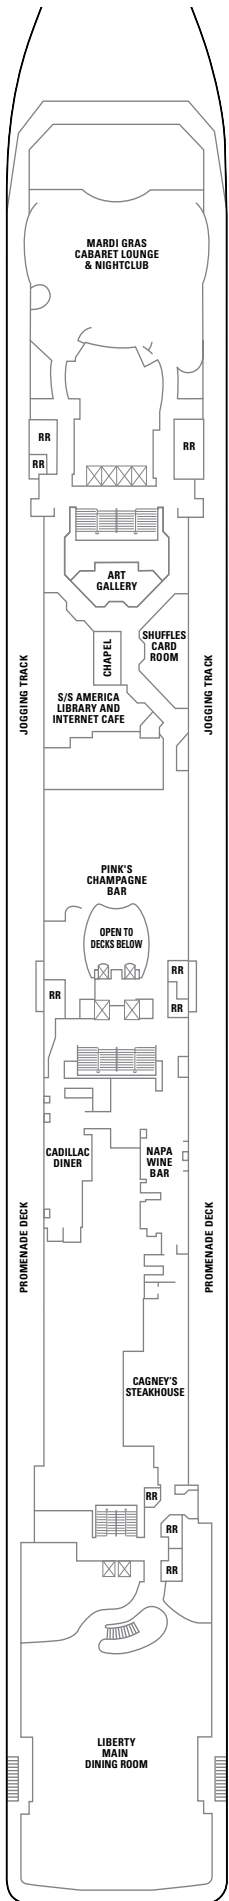

PRIDE OF AMERICA DECK PLANS

FEATURES

- 16 Dining Options/
12 Bars & Lounges
- 2 Main Pools*/ 1 Kids' Pool
- 4 Hot Tubs
- Studio Staterooms
- Youth Centers

◇ Heated pool available

SYMBOL LEGEND

- Stateroom with facilities for the disabled (For information, contact Reservations)
- Stateroom equipped for the hearing-impaired
- △ Stateroom with king-size bed
- ◆ Stateroom with queen-size bed
- ↕ Connecting staterooms
- ▲ Third-person occupancy available
- + Third- and/or fourth-person occupancy available
- ★ Third-, fourth- and/or fifth-person occupancy available
- ☆ Up-to-sixth-person occupancy available
- ⊠ Elevator
- ⊞ Elevator
- RR Restroom

SA SI B1 B2 B6 BA BD
IT IA IC

DECK 9

SC SI B1 B2 B3 B6 BB
BE IT IC

DECK 8

SI SJ B1 B2 B3 B7 BF
BX OA OK OX ID

DECK 7

DECK 6

DECK 5

O1 OA OC IA ID IX

DECK 4