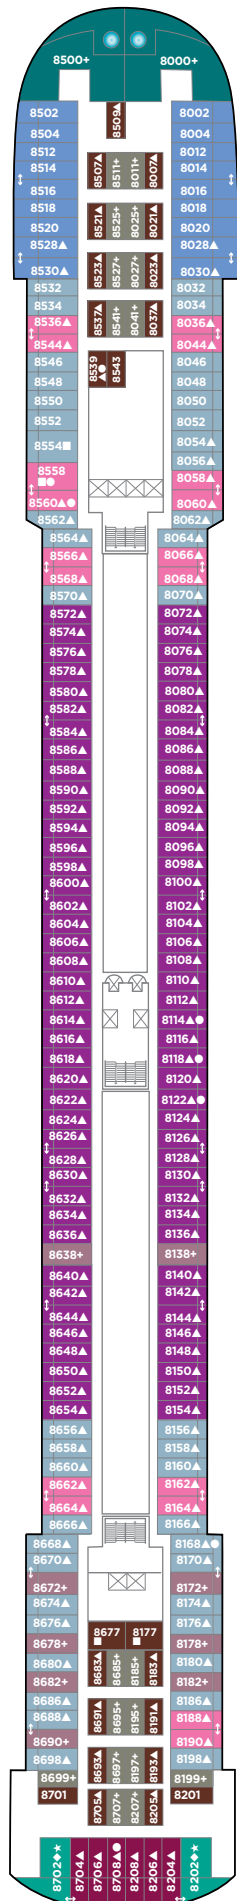

PRIDE OF AMERICA DECK PLANS

FEATURES

- 16 Dining Options/
12 Bars & Lounges
- 2 Main Pools*/ 1 Kids' Pool
- 4 Hot Tubs
- Studio Staterooms
- Youth Centers

◇ Heated pool available

SYMBOL LEGEND

- Stateroom with facilities for the disabled (For information, contact Reservations)
- Stateroom equipped for the hearing-impaired
- △ Stateroom with king-size bed
- ◆ Stateroom with queen-size bed
- ↕ Connecting staterooms
- ▲ Third-person occupancy available
- + Third- and/or fourth-person occupancy available
- ★ Third-, fourth- and/or fifth-person occupancy available
- ☆ Up-to-sixth-person occupancy available
- ⊠ Elevator
- ⊞ Elevator
- RR Restroom

SA SI B1 B2 B6 BA BD
IT IA IC

DECK 9

SC SI B1 B2 B3 B6 BB
BE IT IC

DECK 8

SI SJ B1 B2 B3 B7 BF
BX OA OK OX ID

DECK 7

DECK 6

DECK 5

O1 OA OC IA ID IX

DECK 4