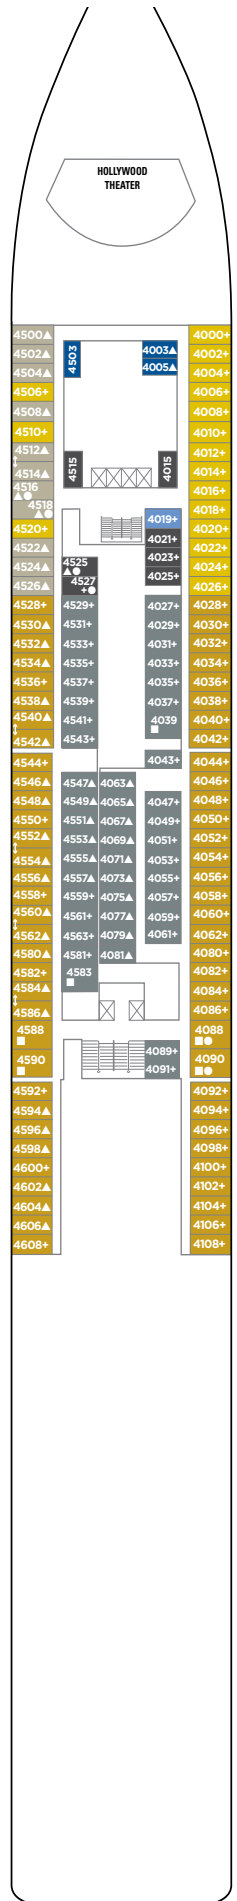

PRIDE OF AMERICA DECK PLANS

FEATURES

- 16 Dining Options/
12 Bars & Lounges
- 2 Main Pools*/ 1 Kids' Pool
- 4 Hot Tubs
- Studio Staterooms
- Youth Centers

◇ Heated pool available

SYMBOL LEGEND

- Stateroom with facilities for the disabled (For information, contact Reservations)
- Stateroom equipped for the hearing-impaired
- △ Stateroom with king-size bed
- ◆ Stateroom with queen-size bed
- ↕ Connecting staterooms
- ▲ Third-person occupancy available
- + Third- and/or fourth-person occupancy available
- ★ Third-, fourth- and/or fifth-person occupancy available
- ☆ Up-to-sixth-person occupancy available
- ⊠ Elevator
- ⊞ Elevator
- RR Restroom

SA SI B1 B2 B6 BA BD
IT IA IC

DECK 9

SC SI B1 B2 B3 B6 BB
BE IT IC

DECK 8

SI SJ B1 B2 B3 B7 BF
BX OA OK OX ID

DECK 7

DECK 6

DECK 5

O1 OA OC IA ID IX

DECK 4