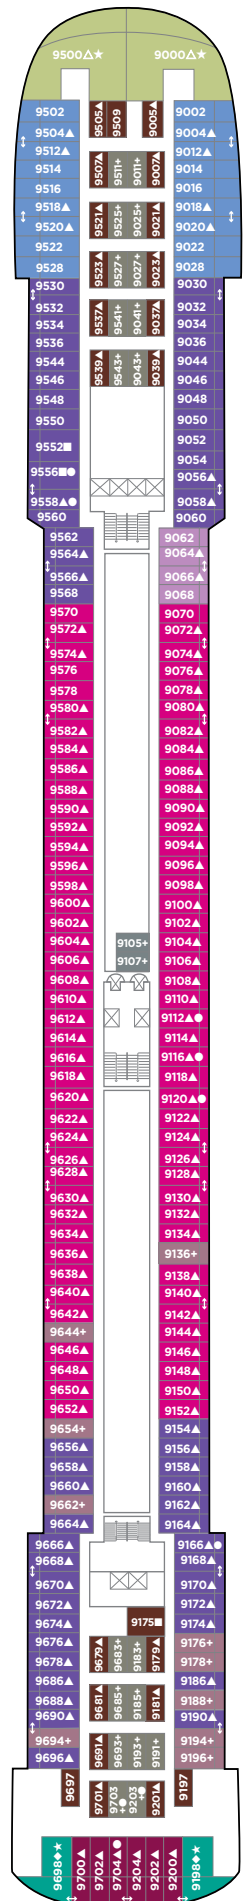

PRIDE OF AMERICA DECK PLANS

FEATURES

- 16 Dining Options/
12 Bars & Lounges
- 2 Main Pools*/ 1 Kids' Pool
- 4 Hot Tubs
- Studio Staterooms
- Youth Centers

◇ Heated pool available

SYMBOL LEGEND

- Stateroom with facilities for the disabled (For information, contact Reservations)
- Stateroom equipped for the hearing-impaired
- △ Stateroom with king-size bed
- ◆ Stateroom with queen-size bed
- ↕ Connecting staterooms
- ▲ Third-person occupancy available
- + Third- and/or fourth-person occupancy available
- ★ Third-, fourth- and/or fifth-person occupancy available
- ☆ Up-to-sixth-person occupancy available
- ⊠ Elevator
- ⊞ Elevator
- RR Restroom

SA SI B1 B2 B6 BA BD
IT IA IC

DECK 9

SC SI B1 B2 B3 B6 BB
BE IT IC

DECK 8

SI SJ B1 B2 B3 B7 BF
BX OA OK OX ID

DECK 7

DECK 6

DECK 5

O1 OA OC IA ID IX

DECK 4