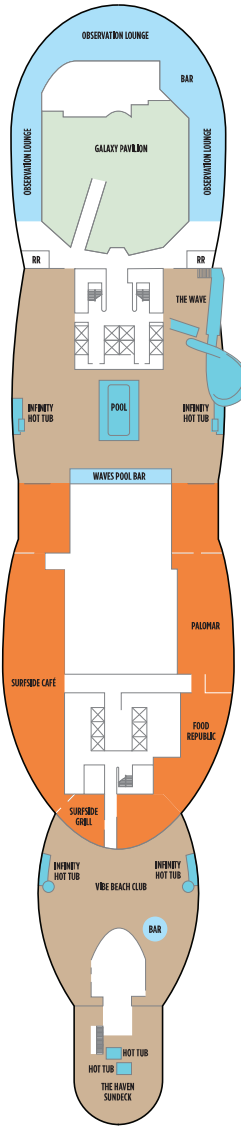

NORWEGIAN VIVA DECK PLANS

LEGEND

DECK 17