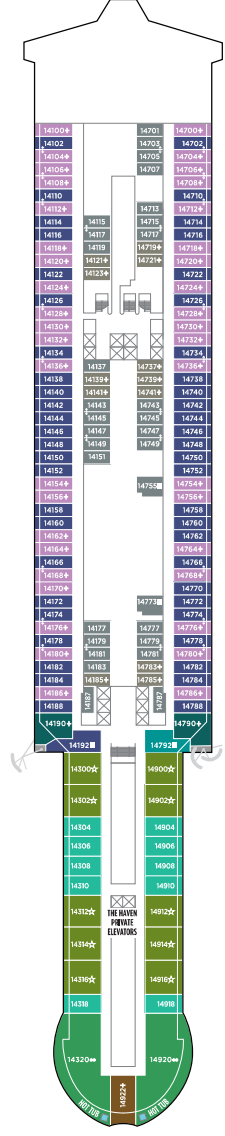

NORWEGIAN VIVA DECK PLANS

LEGEND

DECK 14