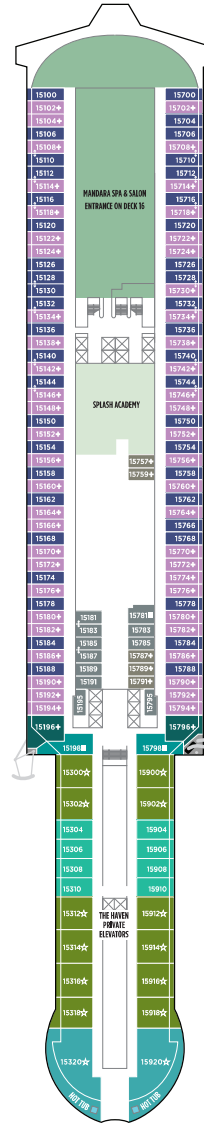

NORWEGIAN VIVA DECK PLANS

LEGEND

DECK 15