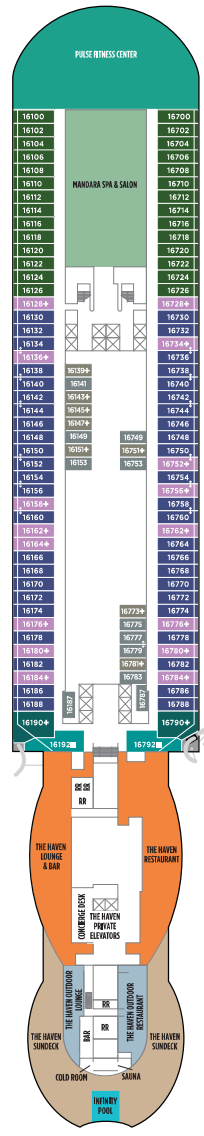

NORWEGIAN VIVA DECK PLANS

LEGEND

DECK 16