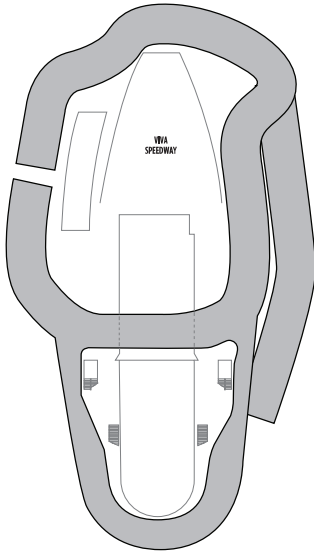

NORWEGIAN VIVA DECK PLANS

LEGEND

DECK 19