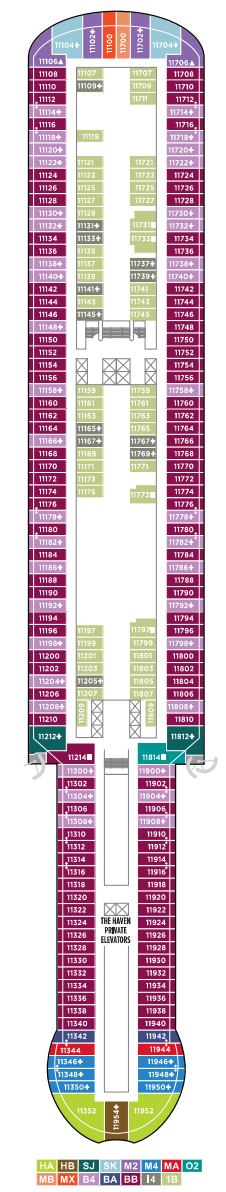

NORWEGIAN VIVA DECK PLANS

LEGEND

- Wheelchair Accessible
- ↑ Connecting staterooms
- ▲ Third-person occupancy available
- ⬆ Third- and/or fourth-person occupancy available
- ★ Third-, fourth- and/or fifth-person occupancy available
- ☆ Up to sixth-person occupancy available
- Inside stateroom door opens to center interior corridor and not towards balcony/staterooms
- Solid inside stateroom wall
- ⬆ Elevator
- RR Restroom

THE WAVE

THE WAVE

SUN DECK

KIDS' AQUA PARK

THE WAVE

DECK 20

DECK 19

DECK 18

DECK 17

DECK 16

DECK 15

DECK 14

DECK 13

DECK 12

DECK 11

DECK 10

DECK 9

DECK 8

DECK 7

DECK 6

DECK 5