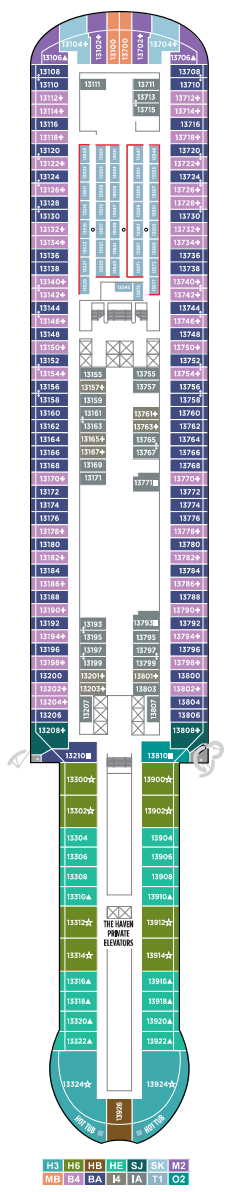

NORWEGIAN VIVA DECK PLANS

LEGEND

- Wheelchair Accessible
- ↑ Connecting staterooms
- ▲ Third-person occupancy available
- ⬆ Third- and/or fourth-person occupancy available
- ★ Third-, fourth- and/or fifth-person occupancy available
- ☆ Up to sixth-person occupancy available
- Inside stateroom door opens to center interior corridor and not towards balcony/staterooms
- Solid inside stateroom wall
- ⬆ Elevator
- RR Restroom

THE WAVE

THE WAVE

SUN DECK

KIDS' AQUA PARK

THE WAVE

DECK 20

DECK 19

DECK 18

DECK 17

DECK 16

DECK 15

DECK 14

DECK 13

DECK 12

DECK 11

DECK 10

DECK 9

DECK 8

DECK 7

DECK 6

DECK 5