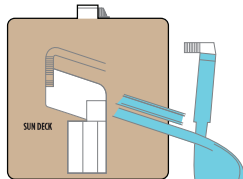

NORWEGIAN VIVA DECK PLANS

LEGEND

THE WAVE