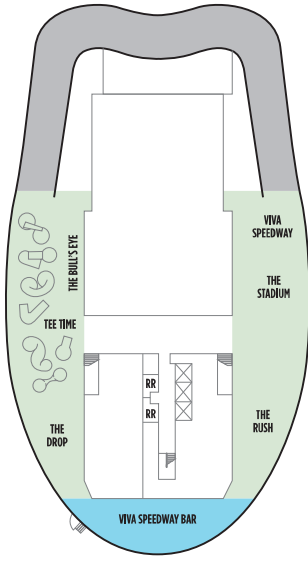

NORWEGIAN VIVA DECK PLANS

LEGEND

DECK 18