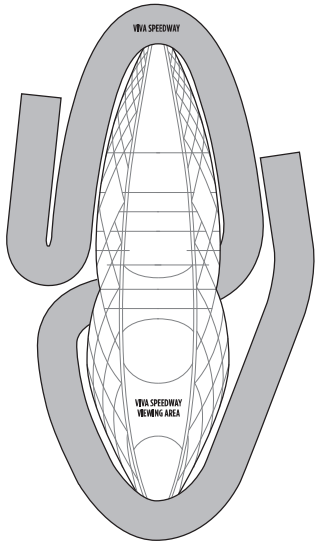

NORWEGIAN VIVA DECK PLANS

LEGEND

DECK 20