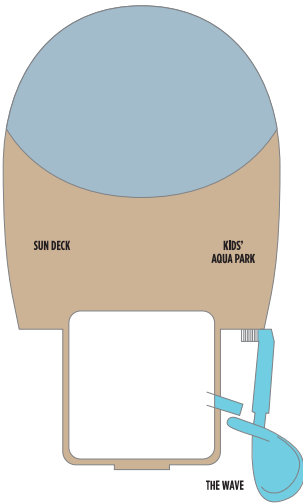

NORWEGIAN VIVA DECK PLANS

LEGEND

SUN DECK

KIDS' AQUA PARK

THE WAVE