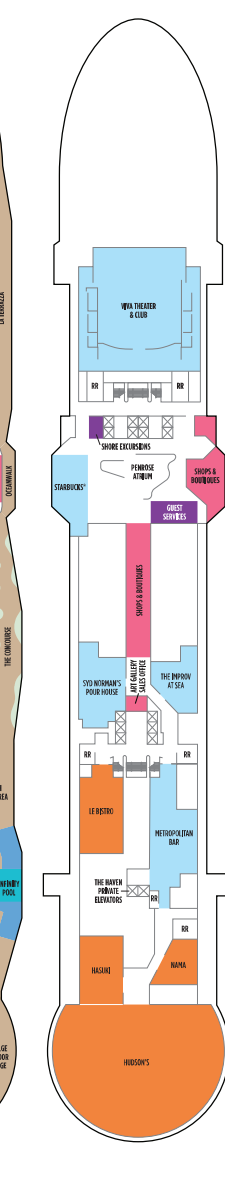

NORWEGIAN VIVA DECK PLANS

LEGEND

- Wheelchair Accessible
- ↑ Connecting staterooms
- ▲ Third-person occupancy available
- ⬆ Third- and/or fourth-person occupancy available
- ★ Third-, fourth- and/or fifth-person occupancy available
- ☆ Up to sixth-person occupancy available
- Inside stateroom door opens to center interior corridor and not towards balcony/staterooms
- Solid inside stateroom wall
- ⬆ Elevator
- RR Restroom

THE WAVE

THE WAVE

SUN DECK

KIDS' AQUA PARK

THE WAVE

DECK 20

DECK 19

DECK 18

DECK 17

DECK 16

DECK 15

DECK 14

DECK 13

DECK 12

DECK 11

DECK 10

DECK 9

DECK 8

DECK 7

DECK 6

DECK 5