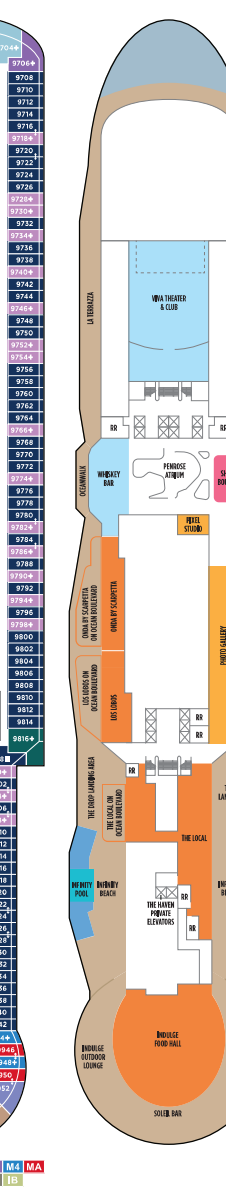

NORWEGIAN VIVA DECK PLANS

LEGEND

- Wheelchair Accessible
- ↑ Connecting staterooms
- ▲ Third-person occupancy available
- ⬆ Third- and/or fourth-person occupancy available
- ★ Third-, fourth- and/or fifth-person occupancy available
- ☆ Up to sixth-person occupancy available
- Inside stateroom door opens to center interior corridor and not towards balcony/staterooms
- Solid inside stateroom wall
- ⬆ Elevator
- RR Restroom

THE WAVE

THE WAVE

SUN DECK

KIDS' AQUA PARK

THE WAVE

DECK 20

DECK 19

DECK 18

DECK 17

DECK 16

DECK 15

DECK 14

DECK 13

DECK 12

DECK 11

DECK 10

DECK 9

DECK 8

DECK 7

DECK 6

DECK 5