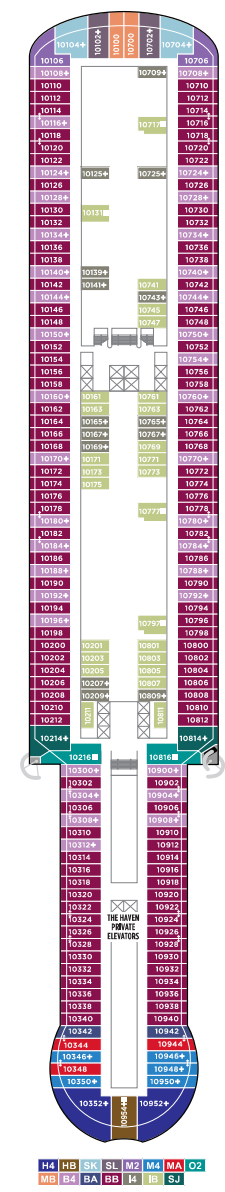

NORWEGIAN VIVA DECK PLANS

LEGEND

- Wheelchair Accessible
- ↑ Connecting staterooms
- ▲ Third-person occupancy available
- ⬆ Third- and/or fourth-person occupancy available
- ★ Third-, fourth- and/or fifth-person occupancy available
- ☆ Up to sixth-person occupancy available
- Inside stateroom door opens to center interior corridor and not towards balcony/staterooms
- Solid inside stateroom wall
- ⬆ Elevator
- RR Restroom

THE WAVE

THE WAVE

SUN DECK

KIDS' AQUA PARK

THE WAVE

DECK 20

DECK 19

DECK 18

DECK 17

DECK 16

DECK 15

DECK 14

DECK 13

DECK 12

DECK 11

DECK 10

DECK 9

DECK 8

DECK 7

DECK 6

DECK 5