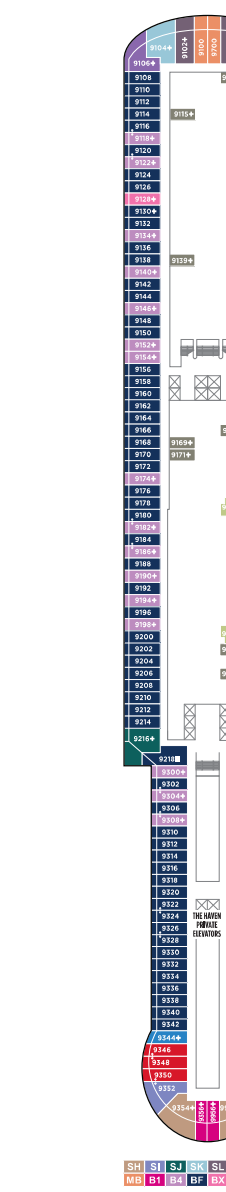

NORWEGIAN VIVA DECK PLANS

LEGEND

- Wheelchair Accessible
- ↑ Connecting staterooms
- ▲ Third-person occupancy available
- ⬆ Third- and/or fourth-person occupancy available
- ★ Third-, fourth- and/or fifth-person occupancy available
- ☆ Up to sixth-person occupancy available
- Inside stateroom door opens to center interior corridor and not towards balcony/staterooms
- Solid inside stateroom wall
- ⬆ Elevator
- RR Restroom

THE WAVE

THE WAVE

SUN DECK

KIDS' AQUA PARK

THE WAVE

DECK 20

DECK 19

DECK 18

DECK 17

DECK 16

DECK 15

DECK 14

DECK 13

DECK 12

DECK 11

DECK 10

DECK 9

DECK 8

DECK 7

DECK 6

DECK 5