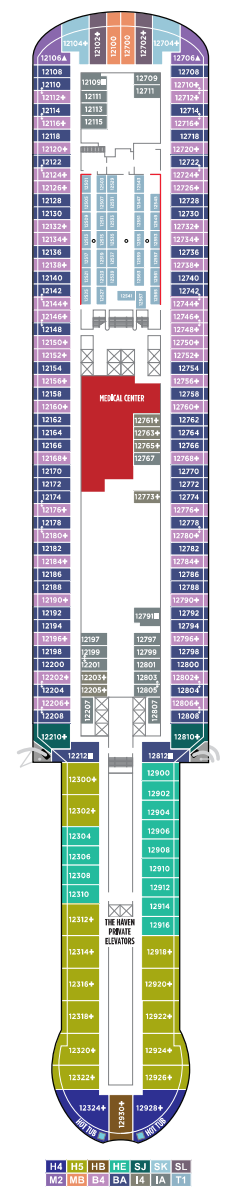

NORWEGIAN VIVA DECK PLANS

LEGEND

- Wheelchair Accessible
- ↑ Connecting staterooms
- ▲ Third-person occupancy available
- ⬆ Third- and/or fourth-person occupancy available
- ★ Third-, fourth- and/or fifth-person occupancy available
- ☆ Up to sixth-person occupancy available
- Inside stateroom door opens to center interior corridor and not towards balcony/staterooms
- Solid inside stateroom wall
- ⬆ Elevator
- RR Restroom

THE WAVE

THE WAVE

SUN DECK

KIDS' AQUA PARK

THE WAVE

DECK 20

DECK 19

DECK 18

DECK 17

DECK 16

DECK 15

DECK 14

DECK 13

DECK 12

DECK 11

DECK 10

DECK 9

DECK 8

DECK 7

DECK 6

DECK 5