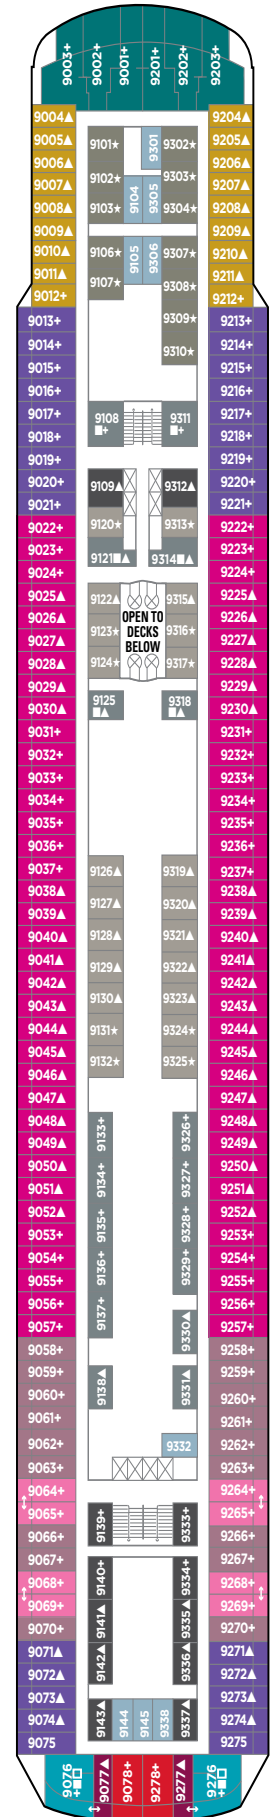

NORWEGIAN SUN DECK PLANS

FEATURES

- 15 Dining Options/
12 Bars & Lounges
- 2 Main Pools*/1 Kids' Pool
- 5 Hot Tubs
- Casino
- Spa & Fitness Center
- Youth Centers

◊ Heated pool available

SYMBOL LEGEND

- Stateroom with facilities for the disabled (For information, contact Reservations)
- Stateroom equipped for the hearing-impaired
- PrivaSea partially enclosed balcony
- ↕ Connecting staterooms
- ▲ Third-person occupancy available
- + Third- and/or fourth-person occupancy available
- ★ Third, fourth- and/or fifth-person occupancy available
- ⊠ Elevator
- ⊞ Elevator
- RR Restroom

SPORTS DECK 12

POOL DECK 11

NORWAY DECK 10

FJORD DECK 9

SB MB MX BC

SE M1 B1 B3 BA BC 11
IA IB ID IE

SE SG M1 B1 B2 B3 BA
BD OA 11 IA IB ID IE

SE SF SG M1 B1 B2 B3 BB BD
BX O1 OA I1 IA IC ID IE

VIKING DECK 8

OC IE

INTERNATIONAL DECK 7

There is no elevator access to Oslo Deck 6A.

OD IF

OSLO DECK 6A

OK OX

PROMENADE DECK 6

OE IF

ATLANTIC DECK 5

OF OG IC ID IF IX

BISCAYNE DECK 4