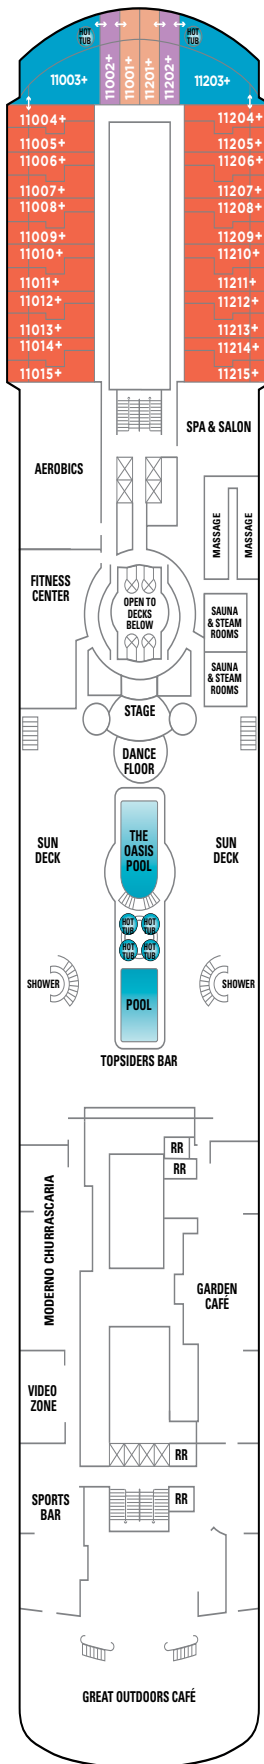

NORWEGIAN SUN DECK PLANS

FEATURES

- 15 Dining Options/
12 Bars & Lounges
- 2 Main Pools*/1 Kids' Pool
- 5 Hot Tubs
- Casino
- Spa & Fitness Center
- Youth Centers

◊ Heated pool available

SYMBOL LEGEND

- Stateroom with facilities for the disabled (For information, contact Reservations)
- Stateroom equipped for the hearing-impaired
- PrivaSea partially enclosed balcony
- ↕ Connecting staterooms
- ▲ Third-person occupancy available
- + Third- and/or fourth-person occupancy available
- ★ Third, fourth- and/or fifth-person occupancy available
- ⊠ Elevator
- ⊞ Elevator
- RR Restroom

SPORTS DECK 12

POOL DECK 11

NORWAY DECK 10

FJORD DECK 9

SB MB MX BC

SE M1 B1 B3 BA BC 11
IA IB ID IE

SE SG M1 B1 B2 B3 BA
BD OA 11 IA IB ID IE

SE SF SG M1 B1 B2 B3 BB BD
BX O1 OA I1 IA IC ID IE

VIKING DECK 8

OC IE

INTERNATIONAL DECK 7

There is no elevator access to Oslo Deck 6A.

OD IF

OSLO DECK 6A

OK OX

PROMENADE DECK 6

OE IF

ATLANTIC DECK 5

OF OG IC ID IF IX

BISCAYNE DECK 4