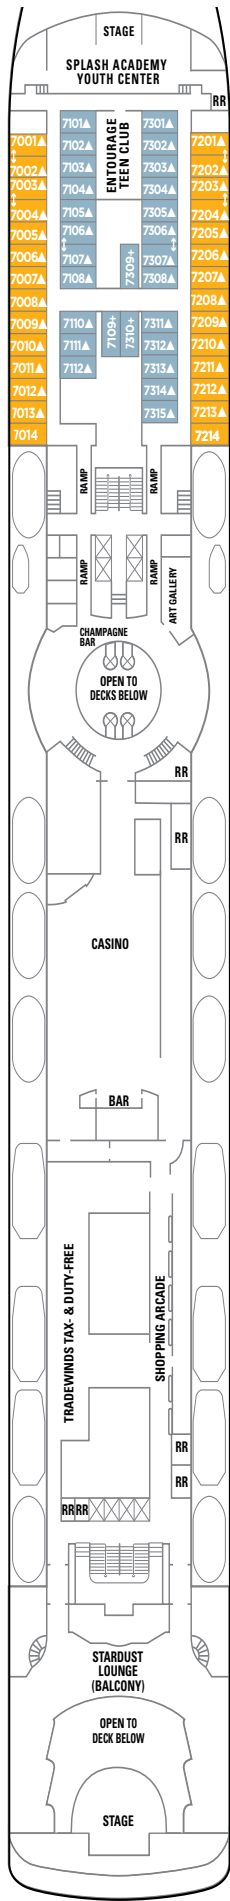

NORWEGIAN SUN DECK PLANS

FEATURES

- 15 Dining Options/
12 Bars & Lounges
- 2 Main Pools*/1 Kids' Pool
- 5 Hot Tubs
- Casino
- Spa & Fitness Center
- Youth Centers

◊ Heated pool available

SYMBOL LEGEND

- Stateroom with facilities for the disabled (For information, contact Reservations)
- Stateroom equipped for the hearing-impaired
- PrivaSea partially enclosed balcony
- ↕ Connecting staterooms
- ▲ Third-person occupancy available
- + Third- and/or fourth-person occupancy available
- ★ Third, fourth- and/or fifth-person occupancy available
- ⊠ Elevator
- ⊞ Elevator
- RR Restroom

SPORTS DECK 12

POOL DECK 11

NORWAY DECK 10

FJORD DECK 9

SB MB MX BC

SE M1 B1 B3 BA BC 11
IA IB ID IE

SE SG M1 B1 B2 B3 BA
BD OA 11 IA IB ID IE

SE SF SG M1 B1 B2 B3 BB BD
BX O1 OA I1 IA IC ID IE

VIKING DECK 8

OC IE

INTERNATIONAL DECK 7

There is no elevator access to Oslo Deck 6A.

OD IF

OSLO DECK 6A

OK OX

PROMENADE DECK 6

OE IF

ATLANTIC DECK 5

OF OG IC ID IF IX

BISCAYNE DECK 4