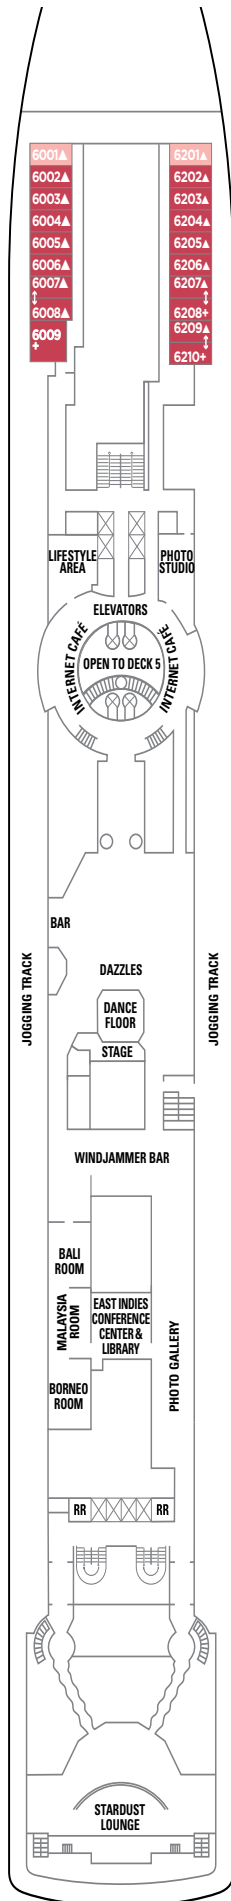

NORWEGIAN SUN DECK PLANS

FEATURES

- 15 Dining Options/
12 Bars & Lounges
- 2 Main Pools*/1 Kids' Pool
- 5 Hot Tubs
- Casino
- Spa & Fitness Center
- Youth Centers

◊ Heated pool available

SYMBOL LEGEND

- Stateroom with facilities for the disabled (For information, contact Reservations)
- Stateroom equipped for the hearing-impaired
- PrivaSea partially enclosed balcony
- ↕ Connecting staterooms
- ▲ Third-person occupancy available
- + Third- and/or fourth-person occupancy available
- ★ Third, fourth- and/or fifth-person occupancy available
- ⊠ Elevator
- ⊞ Elevator
- RR Restroom

SPORTS DECK 12

POOL DECK 11

NORWAY DECK 10

FJORD DECK 9

SB MB MX BC

SE M1 B1 B3 BA BC 11
IA IB ID IE

SE SG M1 B1 B2 B3 BA
BD OA 11 IA IB ID IE

SE SF SG M1 B1 B2 B3 BB BD
BX O1 OA I1 IA IC ID IE

VIKING DECK 8

OC IE

INTERNATIONAL DECK 7

There is no elevator access to Oslo Deck 6A.

OD IF

OSLO DECK 6A

OK OX

PROMENADE DECK 6

OE IF

ATLANTIC DECK 5

OF OG IC ID IF IX

BISCAYNE DECK 4