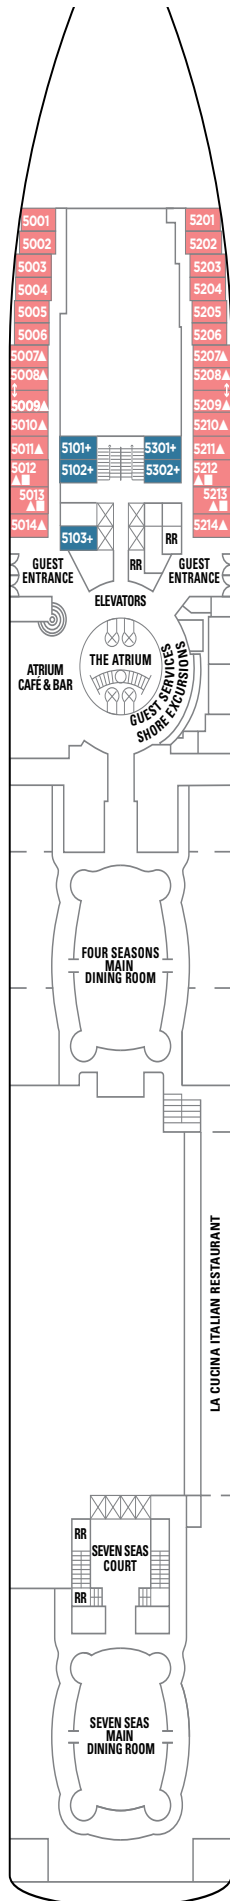

NORWEGIAN SUN DECK PLANS

FEATURES

- 15 Dining Options/
12 Bars & Lounges
- 2 Main Pools*/1 Kids' Pool
- 5 Hot Tubs
- Casino
- Spa & Fitness Center
- Youth Centers

◊ Heated pool available

SYMBOL LEGEND

- Stateroom with facilities for the disabled (For information, contact Reservations)
- Stateroom equipped for the hearing-impaired
- PrivaSea partially enclosed balcony
- ↕ Connecting staterooms
- ▲ Third-person occupancy available
- + Third- and/or fourth-person occupancy available
- ★ Third, fourth- and/or fifth-person occupancy available
- ⊠ Elevator
- ⊞ Elevator
- RR Restroom

SPORTS DECK 12

POOL DECK 11

NORWAY DECK 10

FJORD DECK 9

SB MB MX BC

SE M1 B1 B3 BA BC 11
IA IB ID IE

SE SG M1 B1 B2 B3 BA
BD OA 11 IA IB ID IE

SE SF SG M1 B1 B2 B3 BB BD
BX O1 OA I1 IA IC ID IE

VIKING DECK 8

OC IE

INTERNATIONAL DECK 7

There is no elevator access to Oslo Deck 6A.

OD IF

OSLO DECK 6A

OK OX

PROMENADE DECK 6

OE IF

ATLANTIC DECK 5

OF OG IC ID IF IX

BISCAYNE DECK 4