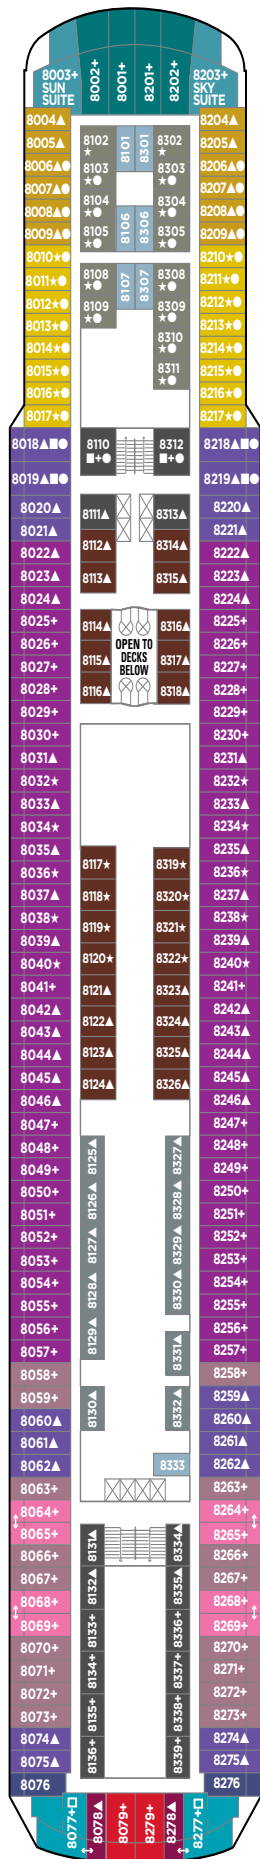

NORWEGIAN SUN DECK PLANS

FEATURES

- 15 Dining Options/
12 Bars & Lounges
- 2 Main Pools*/1 Kids' Pool
- 5 Hot Tubs
- Casino
- Spa & Fitness Center
- Youth Centers

◊ Heated pool available

SYMBOL LEGEND

- Stateroom with facilities for the disabled (For information, contact Reservations)
- Stateroom equipped for the hearing-impaired
- PrivaSea partially enclosed balcony
- ↕ Connecting staterooms
- ▲ Third-person occupancy available
- + Third- and/or fourth-person occupancy available
- ★ Third, fourth- and/or fifth-person occupancy available
- ⊠ Elevator
- ⊞ Elevator
- RR Restroom

SPORTS DECK 12

POOL DECK 11

NORWAY DECK 10

FJORD DECK 9

SB MB MX BC

SE M1 B1 B3 BA BC 11
IA IB ID IE

SE SG M1 B1 B2 B3 BA
BD OA 11 IA IB ID IE

SE SF SG M1 B1 B2 B3 BB BD
BX O1 OA I1 IA IC ID IE

VIKING DECK 8

OC IE

INTERNATIONAL DECK 7

There is no elevator access to Oslo Deck 6A.

OD IF

OSLO DECK 6A

OK OX

PROMENADE DECK 6

OE IF

ATLANTIC DECK 5

OF OG IC ID IF IX

BISCAYNE DECK 4