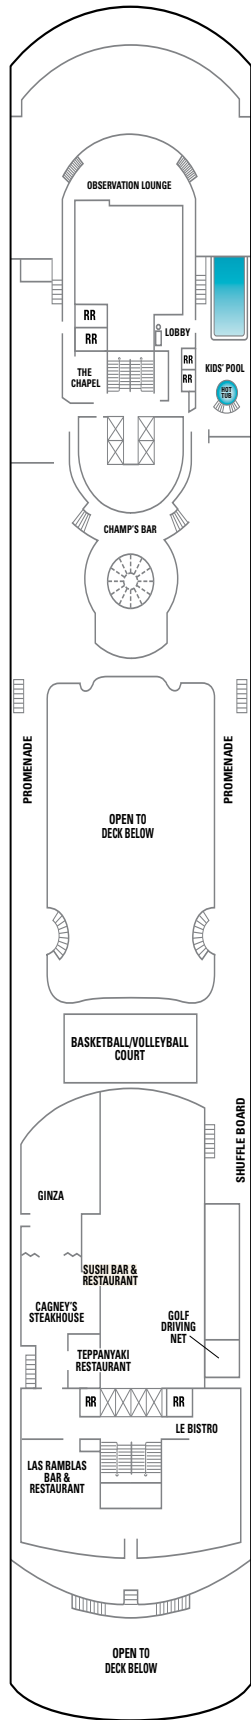

NORWEGIAN SUN DECK PLANS

FEATURES

- 15 Dining Options/
12 Bars & Lounges
- 2 Main Pools*/1 Kids' Pool
- 5 Hot Tubs
- Casino
- Spa & Fitness Center
- Youth Centers

◊ Heated pool available

SYMBOL LEGEND

- Stateroom with facilities for the disabled (For information, contact Reservations)
- Stateroom equipped for the hearing-impaired
- PrivaSea partially enclosed balcony
- ↕ Connecting staterooms
- ▲ Third-person occupancy available
- + Third- and/or fourth-person occupancy available
- ★ Third, fourth- and/or fifth-person occupancy available
- ⊠ Elevator
- ⊞ Elevator
- RR Restroom

SPORTS DECK 12

POOL DECK 11

NORWAY DECK 10

FJORD DECK 9

SB MB MX BC

SE M1 B1 B3 BA BC 11
IA IB ID IE

SE SG M1 B1 B2 B3 BA
BD OA 11 IA IB ID IE

SE SF SG M1 B1 B2 B3 BB BD
BX O1 OA I1 IA IC ID IE

VIKING DECK 8

OC IE

INTERNATIONAL DECK 7

There is no elevator access to Oslo Deck 6A.

OD IF

OSLO DECK 6A

OK OX

PROMENADE DECK 6