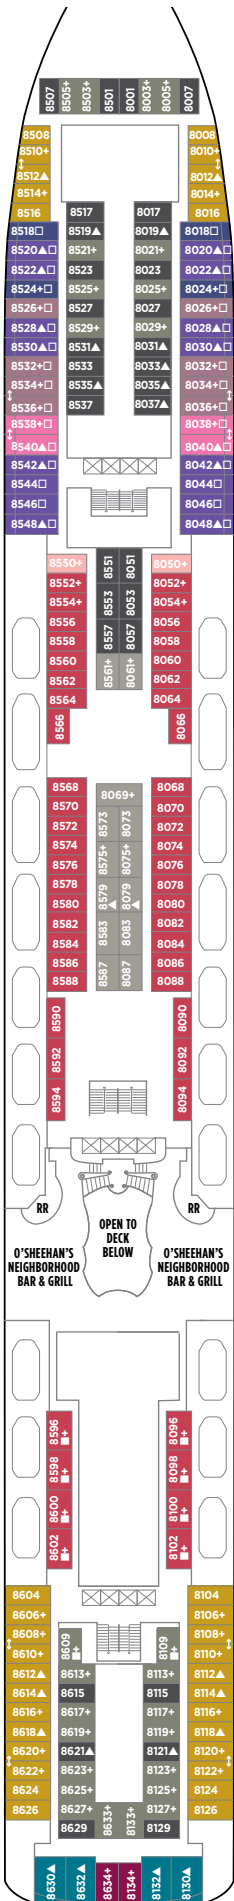

# NORWEGIAN GEM DECK PLANS

## FEATURES

- 18 Dining Options/  
15 Bars & Lounges
- 2 Main Pools<sup>9</sup>/1 Kids' Pool
- 6 Hot Tubs
- The Haven by Norwegian<sup>®</sup>
- Climbing Wall
- Casino
- Spa & Beauty Salon
- Fitness Center
- Youth Centers

H2

DECK 15

H1 H4 H5

DECK 14

DECK 13

DECK 12

SC M1 MA MB MX IT IA IC

DECK 11

H3 SE SF B1 B2 BA BB IT IA IC

DECK 10

H3 SE SF B1 B2 B3 BA  
BC IB 11 ID

DECK 9

SF B1 B2 BA BD BX OA  
OK OX IB 11 ID

DECK 8

DECK 7

DECK 6