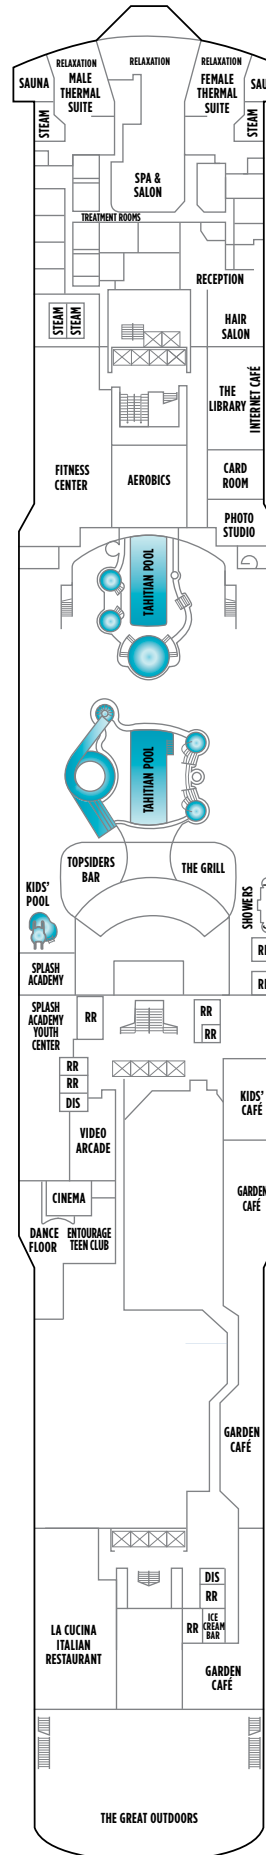

# NORWEGIAN GEM DECK PLANS

## FEATURES

- 18 Dining Options/  
15 Bars & Lounges
- 2 Main Pools<sup>9</sup>/1 Kids' Pool
- 6 Hot Tubs
- The Haven by Norwegian<sup>®</sup>
- Climbing Wall
- Casino
- Spa & Beauty Salon
- Fitness Center
- Youth Centers

H2

DECK 15

H1 H4 H5

DECK 14

DECK 13

DECK 12

SC M1 MA MB MX IT IA IC

DECK 11

H3 SE SF B1 B2 BA BB IT IA IC

DECK 10

H3 SE SF B1 B2 B3 BA  
BC IB 11 ID

DECK 9

SF B1 B2 BA BD BX OA  
OK OX IB 11 ID

DECK 8

DECK 7

DECK 6