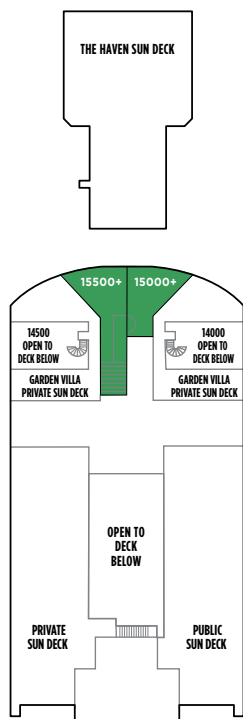

NORWEGIAN GEM DECK PLANS

FEATURES

- 18 Dining Options/
  15 Bars & Lounges
- 2 Main Pools⁹/1 Kids' Pool
- 6 Hot Tubs
- The Haven by Norwegian®
- Climbing Wall
- Casino
- Spa & Beauty Salon
- Fitness Center
- Youth Centers

◇ Heated pool available

SYMBOL LEGEND

- Stateroom with facilities for the disabled (For information, contact Reservations)
- PrivaSea partially enclosed balcony
- ↕ Connecting staterooms
- ▲ Third-person occupancy available
- + Third- and/or fourth-person occupancy available
- ★ Third-, fourth- and/or fifth-person occupancy available
- ☆ Up-to-sixth-person occupancy available
- ⊠ Elevator
- RR Restroom

H2

DECK 15