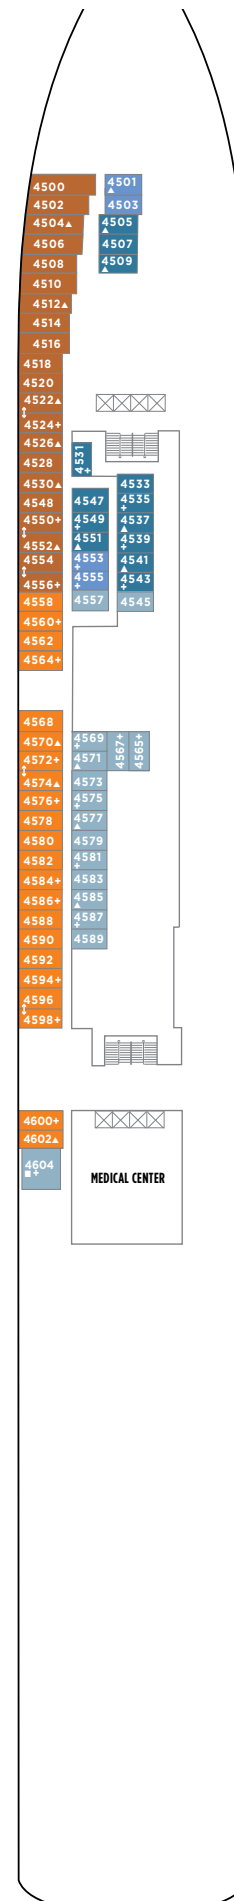

DECK 10

DECK 4

OF OG IE IF IX