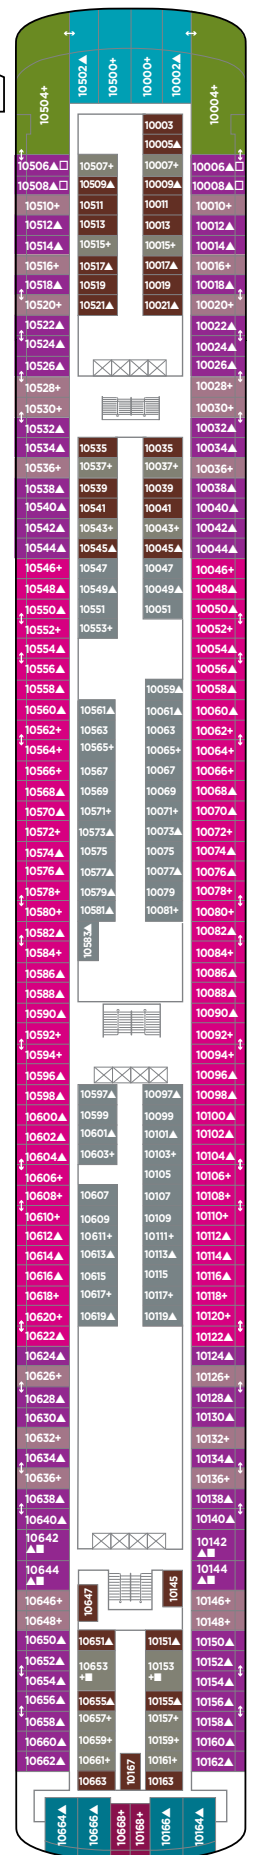

# NORWEGIAN GEM DECK PLANS

## FEATURES

- 18 Dining Options/  
15 Bars & Lounges
- 2 Main Pools<sup>9</sup>/1 Kids' Pool
- 6 Hot Tubs
- The Haven by Norwegian<sup>®</sup>
- Climbing Wall
- Casino
- Spa & Beauty Salon
- Fitness Center
- Youth Centers

H2

DECK 15

H1 H4 H5

DECK 14

DECK 13

DECK 12

SC M1 MA MB MX IT IA IC

DECK 11

H3 SE SF B1 B2 BA BB IT IA IC

DECK 10

H3 SE SF B1 B2 B3 BA  
BC IB 11 ID

DECK 9

SF B1 B2 BA BD BX OA  
OK OX IB 11 ID

DECK 8

DECK 7

DECK 6