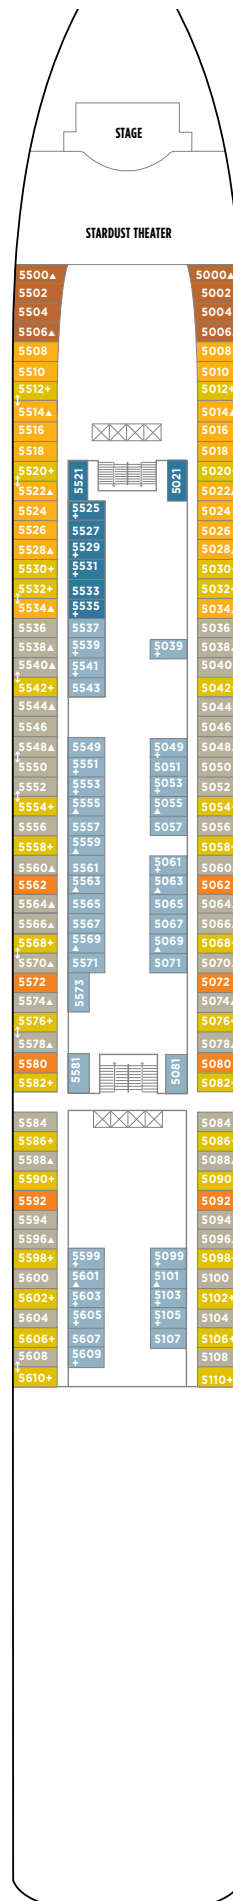

# NORWEGIAN GEM DECK PLANS

## FEATURES

- 18 Dining Options/  
15 Bars & Lounges
- 2 Main Pools<sup>9</sup>/1 Kids' Pool
- 6 Hot Tubs
- The Haven by Norwegian<sup>®</sup>
- Climbing Wall
- Casino
- Spa & Beauty Salon
- Fitness Center
- Youth Centers

H2

DECK 15

H1 H4 H5

DECK 14

DECK 13

DECK 12

SC M1 MA MB MX IT IA IC

DECK 11

H3 SE SF B1 B2 BA BB IT IA IC

DECK 10

H3 SE SF B1 B2 B3 BA  
BC IB 11 ID

DECK 9

SF B1 B2 BA BD BX OA  
OK OX IB 11 ID

DECK 8

DECK 7

DECK 6