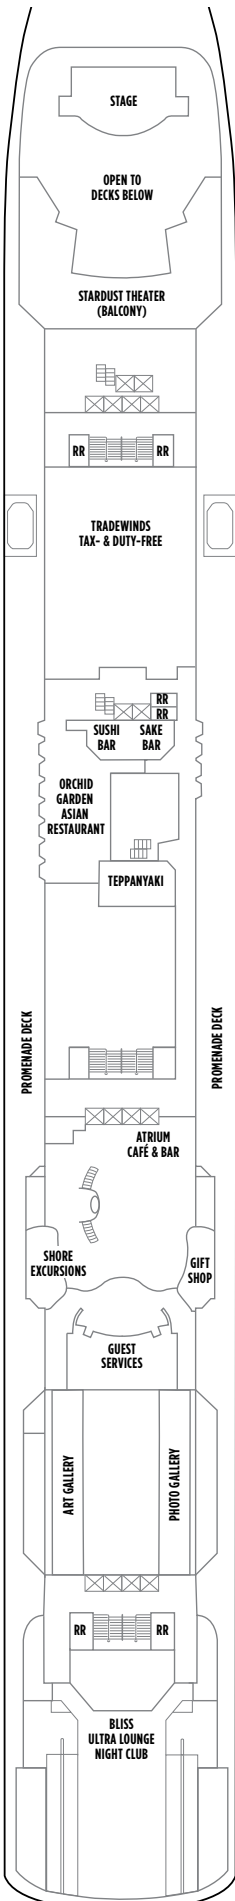

# NORWEGIAN GEM DECK PLANS

## FEATURES

- 18 Dining Options/  
15 Bars & Lounges
- 2 Main Pools<sup>9</sup>/1 Kids' Pool
- 6 Hot Tubs
- The Haven by Norwegian<sup>®</sup>
- Climbing Wall
- Casino
- Spa & Beauty Salon
- Fitness Center
- Youth Centers

H2

DECK 15

H1 H4 H5

DECK 14

DECK 13

DECK 12

SC M1 MA MB MX IT IA IC

DECK 11

H3 SE SF B1 B2 BA BB IT IA IC

DECK 10

H3 SE SF B1 B2 B3 BA  
BC IB 11 ID

DECK 9

SF B1 B2 BA BD BX OA  
OK OX IB 11 ID

DECK 8

DECK 7

DECK 6