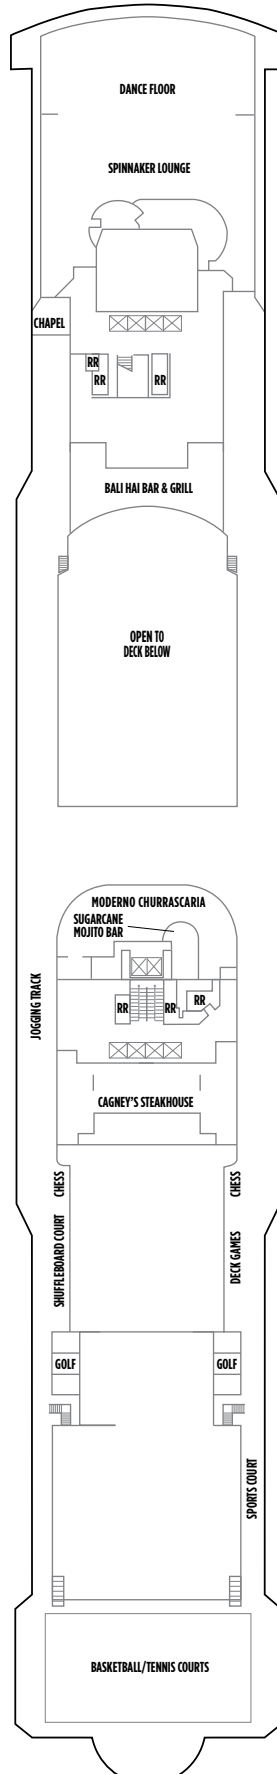

## FEATURES

- 18 Dining Options/  
15 Bars & Lounges
- 2 Main Pools<sup>9</sup>/1 Kids' Pool
- 6 Hot Tubs
- The Haven by Norwegian<sup>®</sup>
- Climbing Wall
- Casino
- Spa & Beauty Salon
- Fitness Center
- Youth Centers

## SYMBOL LEGEND

- Stateroom with facilities for the disabled (For information, contact Reservations)
- PrivaSea partially enclosed balcony
- ↕ Connecting staterooms
- ▲ Third-person occupancy available
- + Third- and/or fourth-person occupancy available
- ★ Third-, fourth- and/or fifth-person occupancy available
- ☆ Up-to-sixth-person occupancy available
- ⊠ Elevator
- RR Restroom

H2

DECK 15

H1 H4 H5

DECK 14

DECK 13

DECK 12

SC M1 MA MB MX IT IA IC

DECK 11

H3 SE SF B1 B2 BA BB IT IA IC

DECK 10

H3 SE SF B1 B2 B3 BA  
BC IB 11 ID

DECK 9

SF B1 B2 BA BD BX OA  
OK OX IB 11 ID

DECK 8

DECK 7

DECK 6