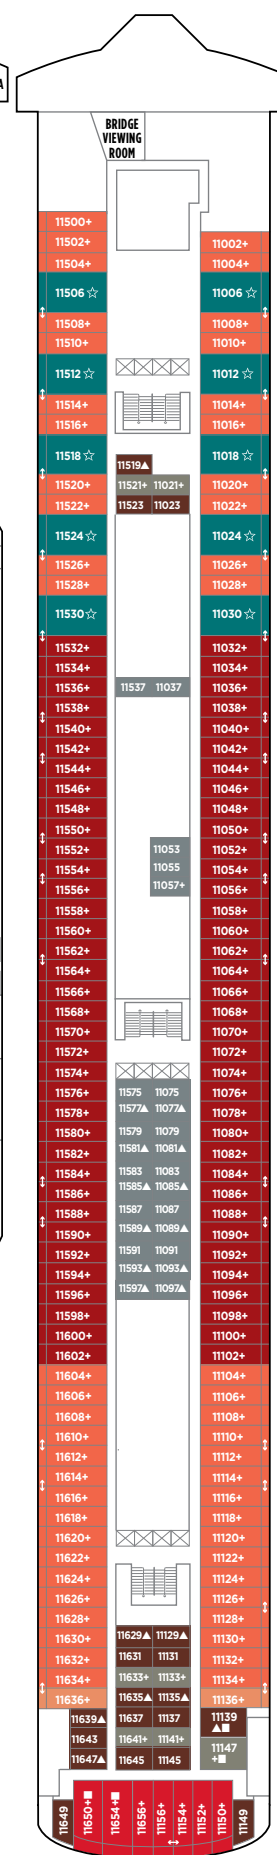

# NORWEGIAN GEM DECK PLANS

## FEATURES

- 18 Dining Options/  
15 Bars & Lounges
- 2 Main Pools<sup>9</sup>/1 Kids' Pool
- 6 Hot Tubs
- The Haven by Norwegian<sup>®</sup>
- Climbing Wall
- Casino
- Spa & Beauty Salon
- Fitness Center
- Youth Centers

H2

DECK 15

H1 H4 H5

DECK 14

DECK 13

DECK 12

SC M1 MA MB MX IT IA IC

DECK 11

H3 SE SF B1 B2 BA BB IT IA IC

DECK 10

H3 SE SF B1 B2 B3 BA  
BC IB 11 ID

DECK 9

SF B1 B2 BA BD BX OA  
OK OX IB 11 ID

DECK 8

DECK 7

DECK 6