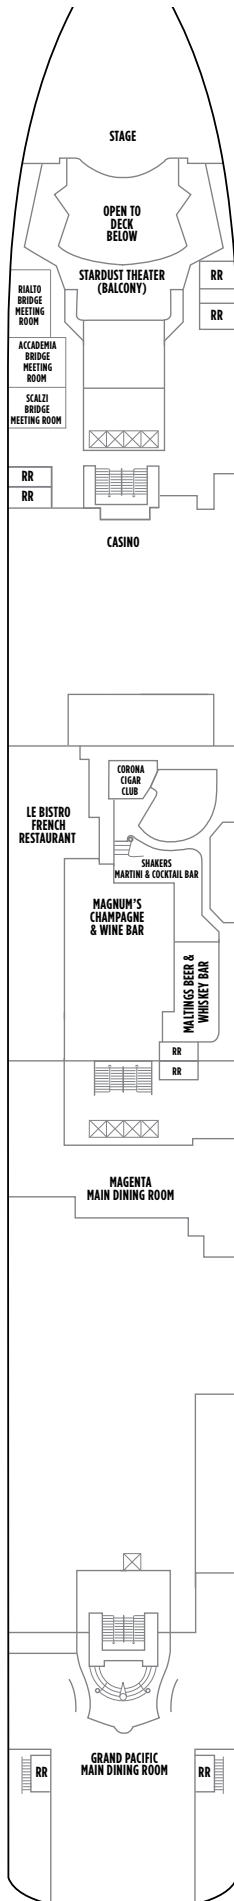

# NORWEGIAN GEM DECK PLANS

## FEATURES

- 18 Dining Options/  
15 Bars & Lounges
- 2 Main Pools<sup>9</sup>/1 Kids' Pool
- 6 Hot Tubs
- The Haven by Norwegian<sup>®</sup>
- Climbing Wall
- Casino
- Spa & Beauty Salon
- Fitness Center
- Youth Centers

H2

DECK 15

H1 H4 H5

DECK 14

DECK 13

DECK 12

SC M1 MA MB MX IT IA IC

DECK 11

H3 SE SF B1 B2 BA BB IT IA IC

DECK 10

H3 SE SF B1 B2 B3 BA  
BC IB 11 ID

DECK 9

SF B1 B2 BA BD BX OA  
OK OX IB 11 ID

DECK 8

DECK 7

DECK 6