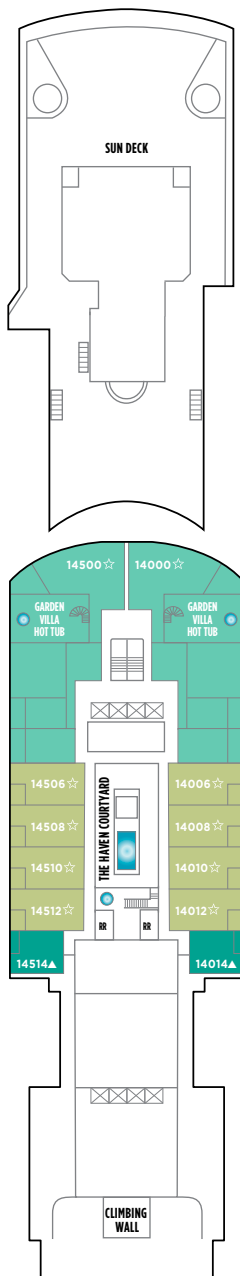

H1 H4 H5

DECK 14