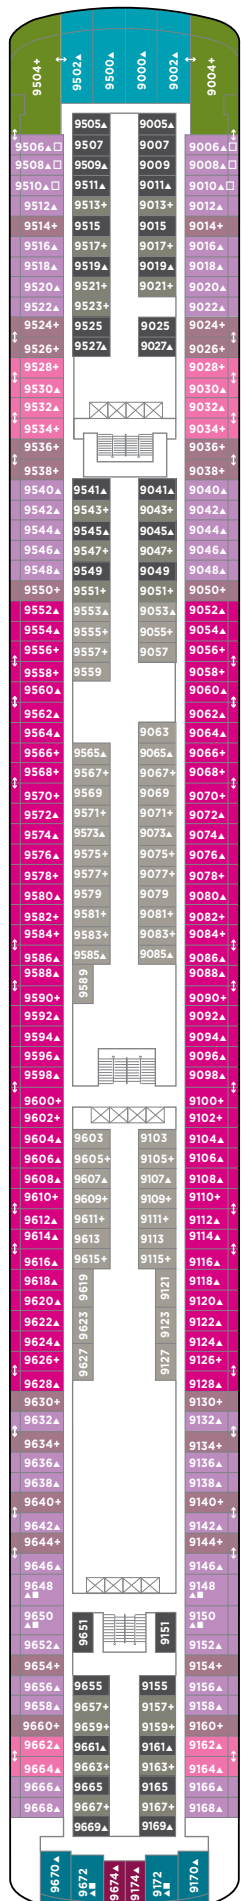

# NORWEGIAN GEM DECK PLANS

## FEATURES

- 18 Dining Options/  
15 Bars & Lounges
- 2 Main Pools<sup>9</sup>/1 Kids' Pool
- 6 Hot Tubs
- The Haven by Norwegian<sup>®</sup>
- Climbing Wall
- Casino
- Spa & Beauty Salon
- Fitness Center
- Youth Centers

H2

DECK 15

H1 H4 H5

DECK 14

DECK 13

DECK 12

SC M1 MA MB MX IT IA IC

DECK 11

H3 SE SF B1 B2 BA BB IT IA IC

DECK 10

H3 SE SF B1 B2 B3 BA  
BC IB 11 ID

DECK 9

SF B1 B2 BA BD BX OA  
OK OX IB 11 ID

DECK 8

DECK 7

DECK 6